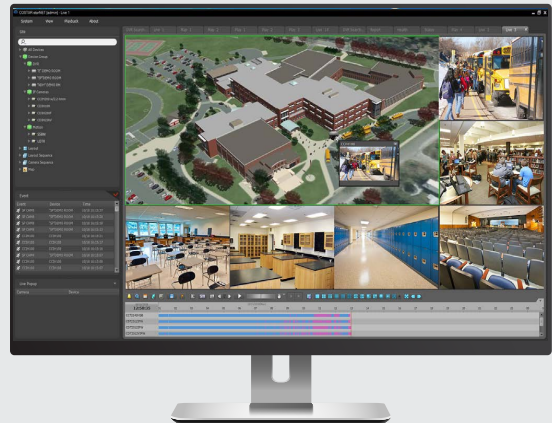

COSTAR
VIDEO SYSTEMS
www.costarvideo.com

StarNET IP

VIDEO MANAGEMENT SOFTWARE (VMS)

DirectNET TECHNOLOGY

A Better Way to CONNECT Cameras

Costar *DirectNET Technology* allows a camera to easily connect to a XDi Series Network Video Recorder and automatically assign itself an IP address. The DirectNET cameras are part of the XDi Series product line and designed to self-configure on the network and begin recording within minutes of installation. Unlike other self-configuring systems, Costar's XDi system is targeted at enterprise level applications by delivering a complete solution that can support over 1,000 XDi recorders for a total of over 64,000 cameras. The XDi recorders have dual network capability which allows for separation between LAN and WAN connections. One network is designated for camera streaming and one network is used for end user access resulting in a single IP address. The XDi recorders are offered in a 4, 8, 16, 32, or 64 channel models and are expandable up to 132 terabytes using additional eSATA storage.

COSTAR
starNET

What is StarNET?

StarNET is a powerful Video Management System (VMS) for Costar DirectNET Technology that allows users to intuitively view live camera feeds and access specialized video tools such as event search, playback, video export, and more. *StarNET* was developed on the success of the popular iRAS platform. The powerful processing capabilities of *StarNET* allows it to manage multiple video streams from both analog, HD-TVI, and IP cameras. The *StarNET* platforms allows for a decentralized management structure, which does not require a central point of access. *StarNET* allows you to access remote sites and monitor live video via a network connection anytime, anywhere. *StarNET Mobile* is available for iOS and Android devices.